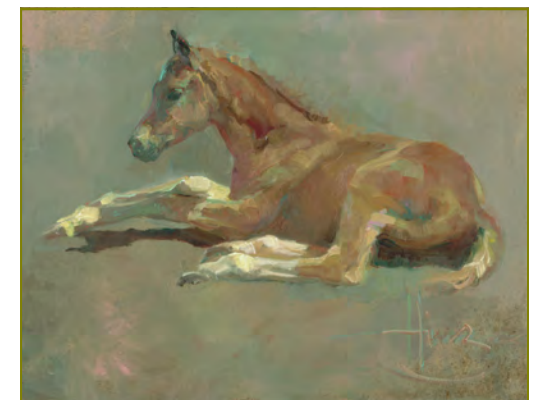

Chocolate High by Stuart Dunkel, oil, 5" x 7"

Royal Doulton Porcelain Fox, HN 2634, 10.5" tall - The largest Doulton Fox & one of the hardest to find, excellent condition

Wonderful Estate Pieces! - *Rooster & Hen* designed by Rafael Bordallo Pinheiro, (Portuguese, 1846-1905) for the Bordallo Pinheiro Pottery in western Portugal, Majolica style, frog stamp, mid 20th century, 20" x 16" each. Excellent condition

The Sentinel by Marilyn Newmark, bronze # 4/15, cast 1992, edition sold out, 15" round x 14" h. See the fox kits peering out!

Knee High by Linda Volrath, oil, 10" x 8"

Inquisitive Calf by Valerie Hinz, oil, 8" x 10"

Relaxing Rabbit by Steve Worthington, bronze, 16" l x 9" w x 7.5" h, Open Edition

COVER: Pencil signed etchings by Marguerite Kirmse, American 1885-1954, Top: *Three's a Crowd*, Fall 1930, (*Cairn Terriers*), *My Studio Window* (*Scotties*), Spring 1941, *Anticipation* (*Black Labradors*), Spring 1942 - 3 of 8 Kirmse etchings available