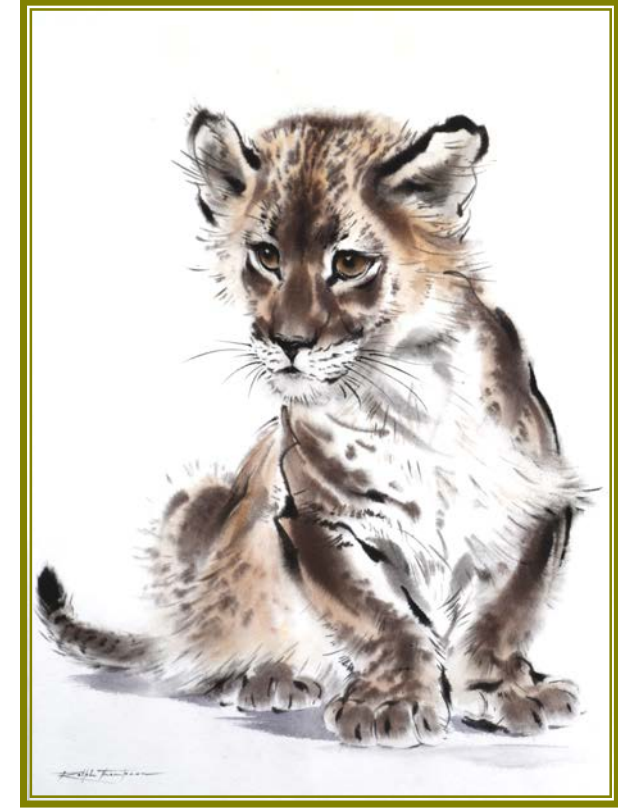

Only Two In It by Linda Volrath, oil, 20 x 30 inches

Pair of Sterling Silver Bottle Stoppers w/ Fox & Hound Head Enamels, Birmingham, 1933, w/ original case, Rattray & Co., Dundee, 2.5" h x 1.25" w

Full Cry: the Cottesmore by John Kenney (English 1911-1972), oil, signed & dated 1971, 20" x 30"

Keeneland Impressions by Peter Howell, (English contemporary) oil, 28 x 36 inches

Select Works Spring, 2013

The Sporting Gallery
Middleburg, Virginia

Hello There by Alfred A. Brunel Neuville, (French 1851-1941), oil on panel, 16.25 x 21.50 inches, signed

Portrait of English Setter, Jerry by Edmund Osthaus, (American 1853-1928), watercolor, 20 x 28 inches, beautiful gold frame

Their Master's Voice by Linda Volrath (American contemporary), oil, 11" x 14"